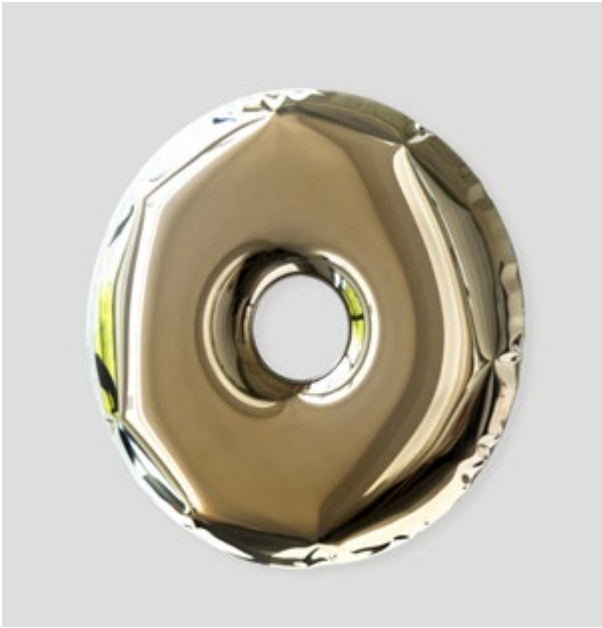

Ø 120 cm

Ø 95 cm

Ø 75 cm

Colours

lacquered
red rubin

RONDO FLAMED GOLD

Category

mirrors