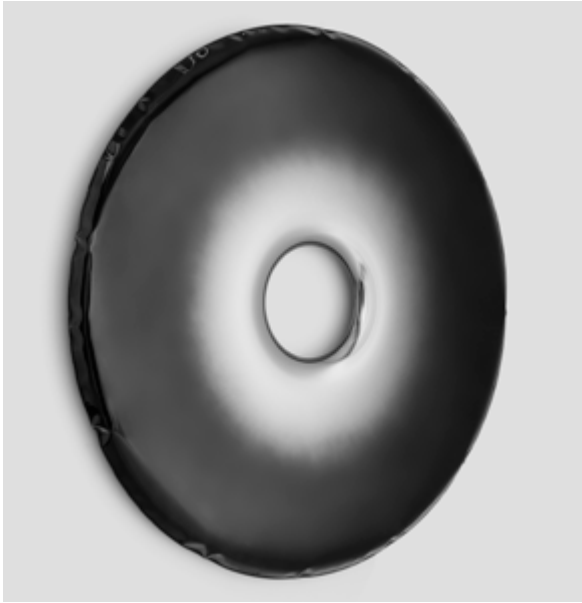

RONDO DARK MATTER

Category

mirrors

Materials

inox

Finish

lacquered

Net Weight

Ø 150cm / 59,1" - 24 kg
Ø 120cm / 47,2" - 14,5 kg
Ø 95 cm / 37,4" - 9 kg
Ø 75 cm / 29,5" - 5,8 kg

Gross dimensions (with packaging)

Ø 150cm / 59,1" - weight: 112 kg
H: 45 cm / 17,7" W: 180 cm / 70,9" D: 180 cm / 70,9"
Ø 120cm / 47,2" - weight: 25 kg
H: 140 cm / 55,1" W: 140 cm / 55,1" D: 20 cm / 7,9"
Ø 95 cm / 37,4" - weight: 17 kg
H: 140 cm / 55,1" W: 140 cm / 55,1" D: 20 cm / 7,9"
Ø 75 cm / 29,5" - weight: 8,5 kg
H: 90 cm / 35,4" W: 90 cm / 35,4" D: 15 cm / 5,9"

Dimensions

Ø 150 cm

Ø 120 cm

Ø 95 cm

Ø 75 cm

Colours

lacquered
dark matter

Lead Time

8-12 weeks

www.zieta.pl

Zieta Studio

ul. Kościerzyńska 16-18
51-430 Wrocław
Poland

Email: info@zieta.pl
Phone: +48 785 911 861